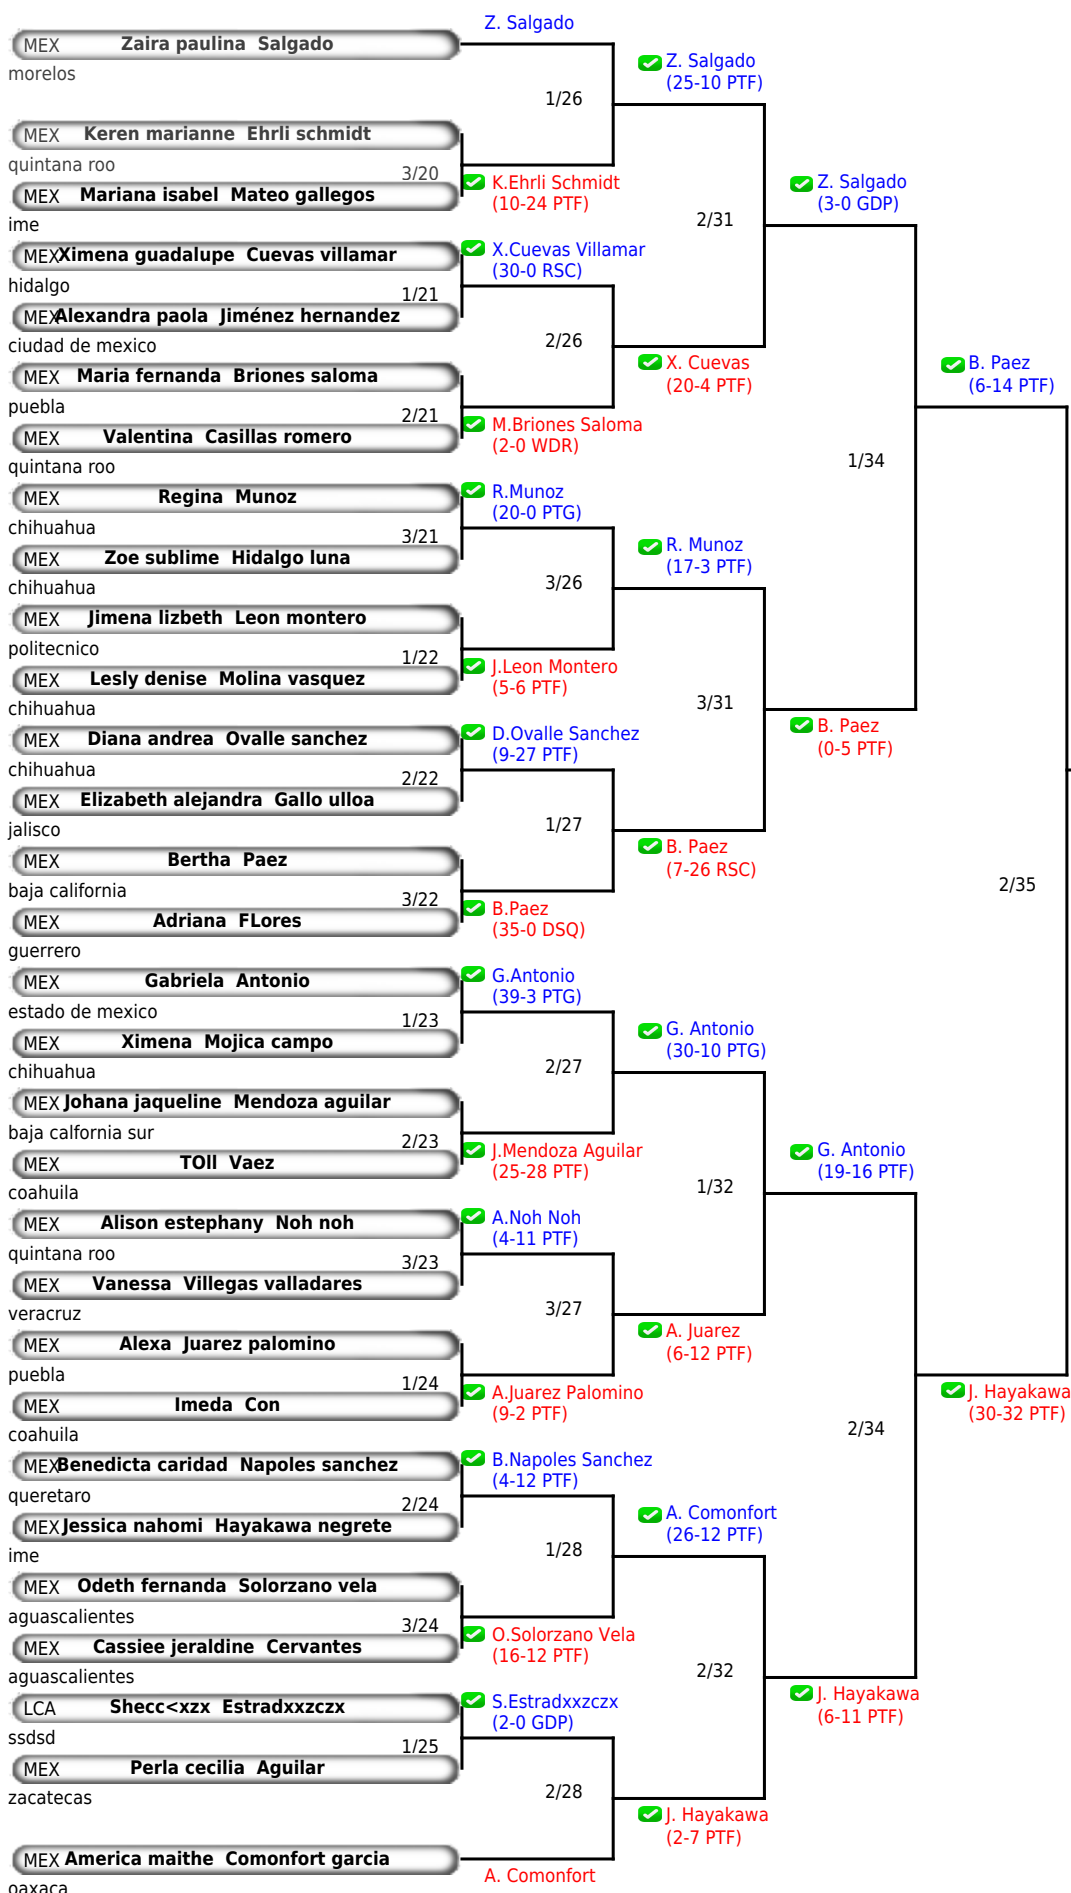

D1 Pre-Selectivo Nacional Cintas Negras SUB-20

Junior_B Female -57 Power: 10 / Size: 3 competitors: 30

06 Feb 2021

Name / Team Rnd 1 Rnd 2 Q-Final S-Final Final Winner

RSC: Referee stops contest
PFT: Final score
PTG: Point gap
GDP: Golden point
SUP: Superiority
WDR: Withdrawal
DSQ: Disqualification
DQB: Unsportsmanlike behavior
PUN: Punitive declaration

WINNERS:

- **1. Bertha Paez**
  Baja California
- **2. Jessica Nahomi Hayakawa Negrete**
  Iime
- **3. Zaira Paulina Salgado**
  Morelos
- **3. Gabriela Antonio**
  Estado De Mexico