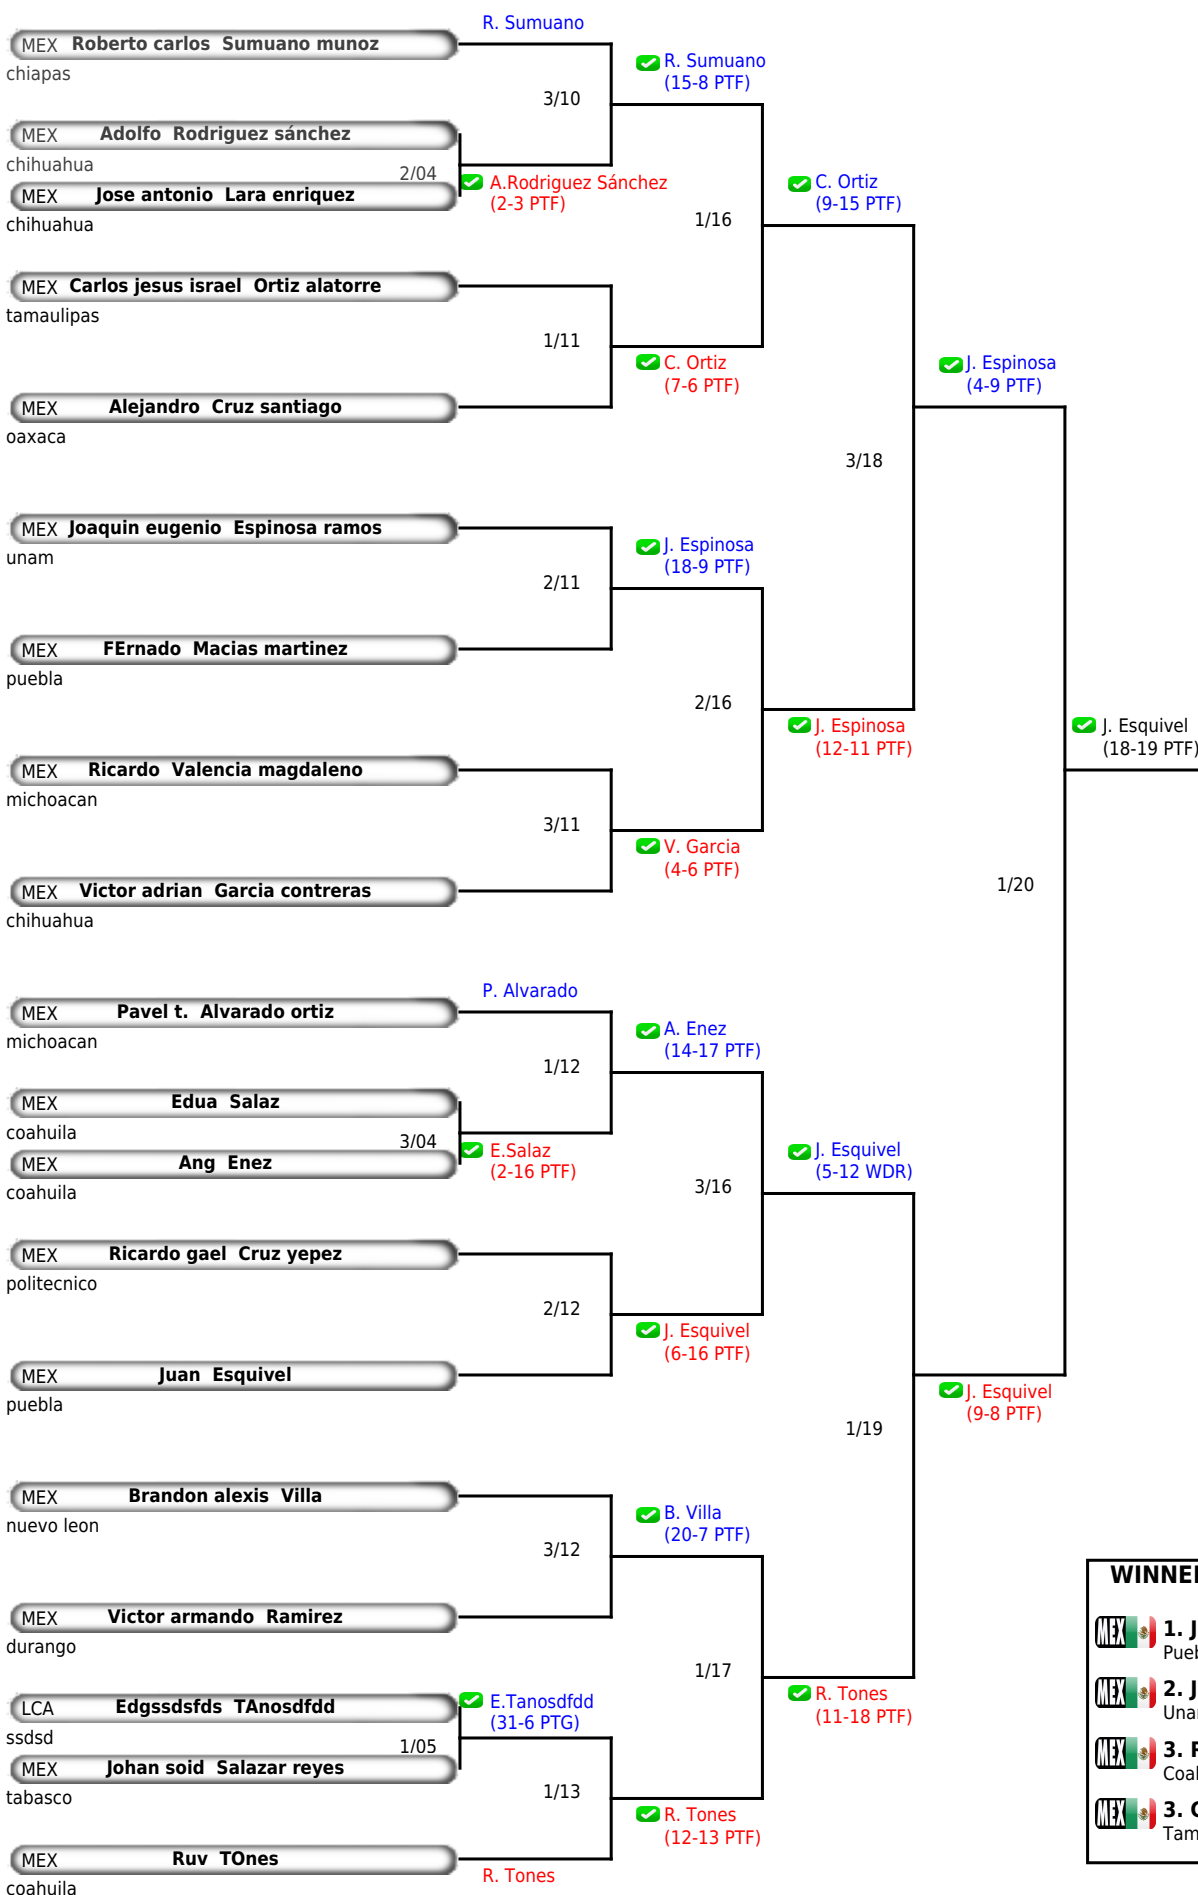

Final

Winner

RSC: Referee stops contest  
 PFT: Final score  
 PTG: Point gap  
 GDP: Golden point  
 SUP: Superiority  
 WDR: Withdrawal  
 DSQ: Disqualification  
 DQB: Unsportsmanlike behavior  
 PUN: Punitive declaration