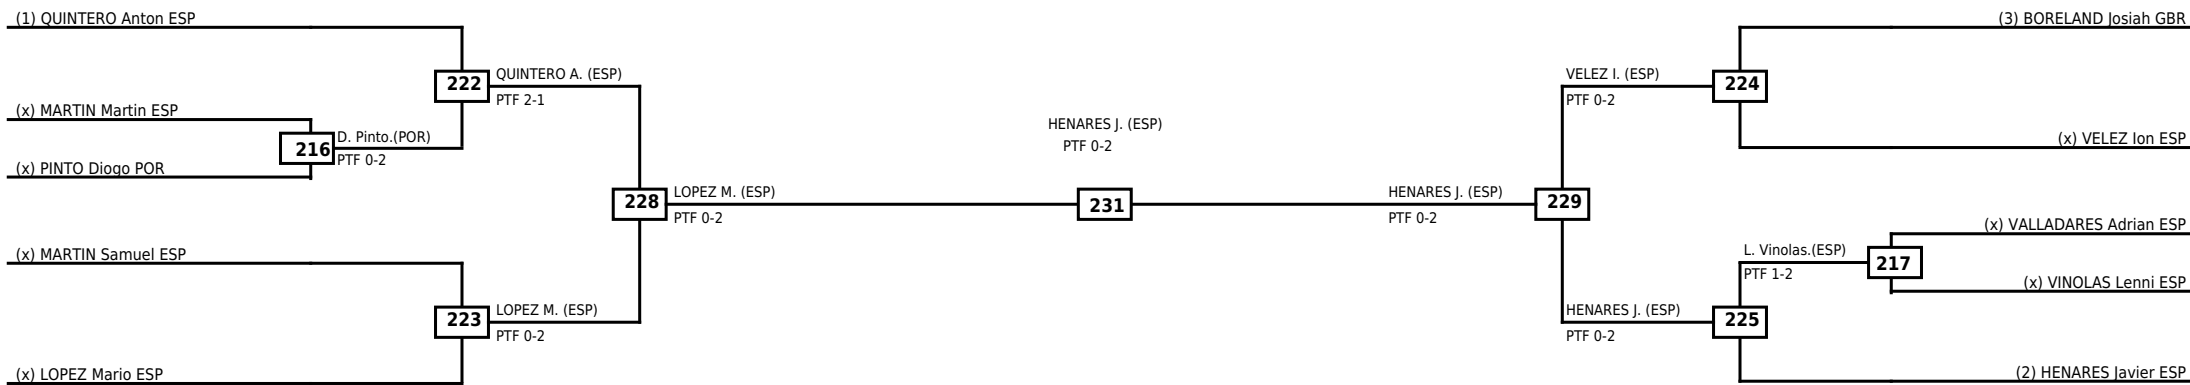

Round of 16	Quarterfinals	Semifinals	Final
-------------	---------------	------------	-------

Classification

LEGEND	RSC: Win by Referee stops contest	WDR: Win by Withdrawal	DQB: Win by Disqualification for Unsportsmanlike behavior
(x)Seed	PTF: Win by Final score	DSQ: Win by Disqualification	R: Round

Round of 32 Round of 16 Quarterfinals Semifinals Final Semifinals Quarterfinals Round of 16 Round of 32

Classification

LEGEND RSC: Win by Referee stops contest WDR: Win by Withdrawal DQB: Win by Disqualification for Unsportsmanlike behavior
 (x)Seed PTF: Win by Final score DSQ: Win by Disqualification R: Round