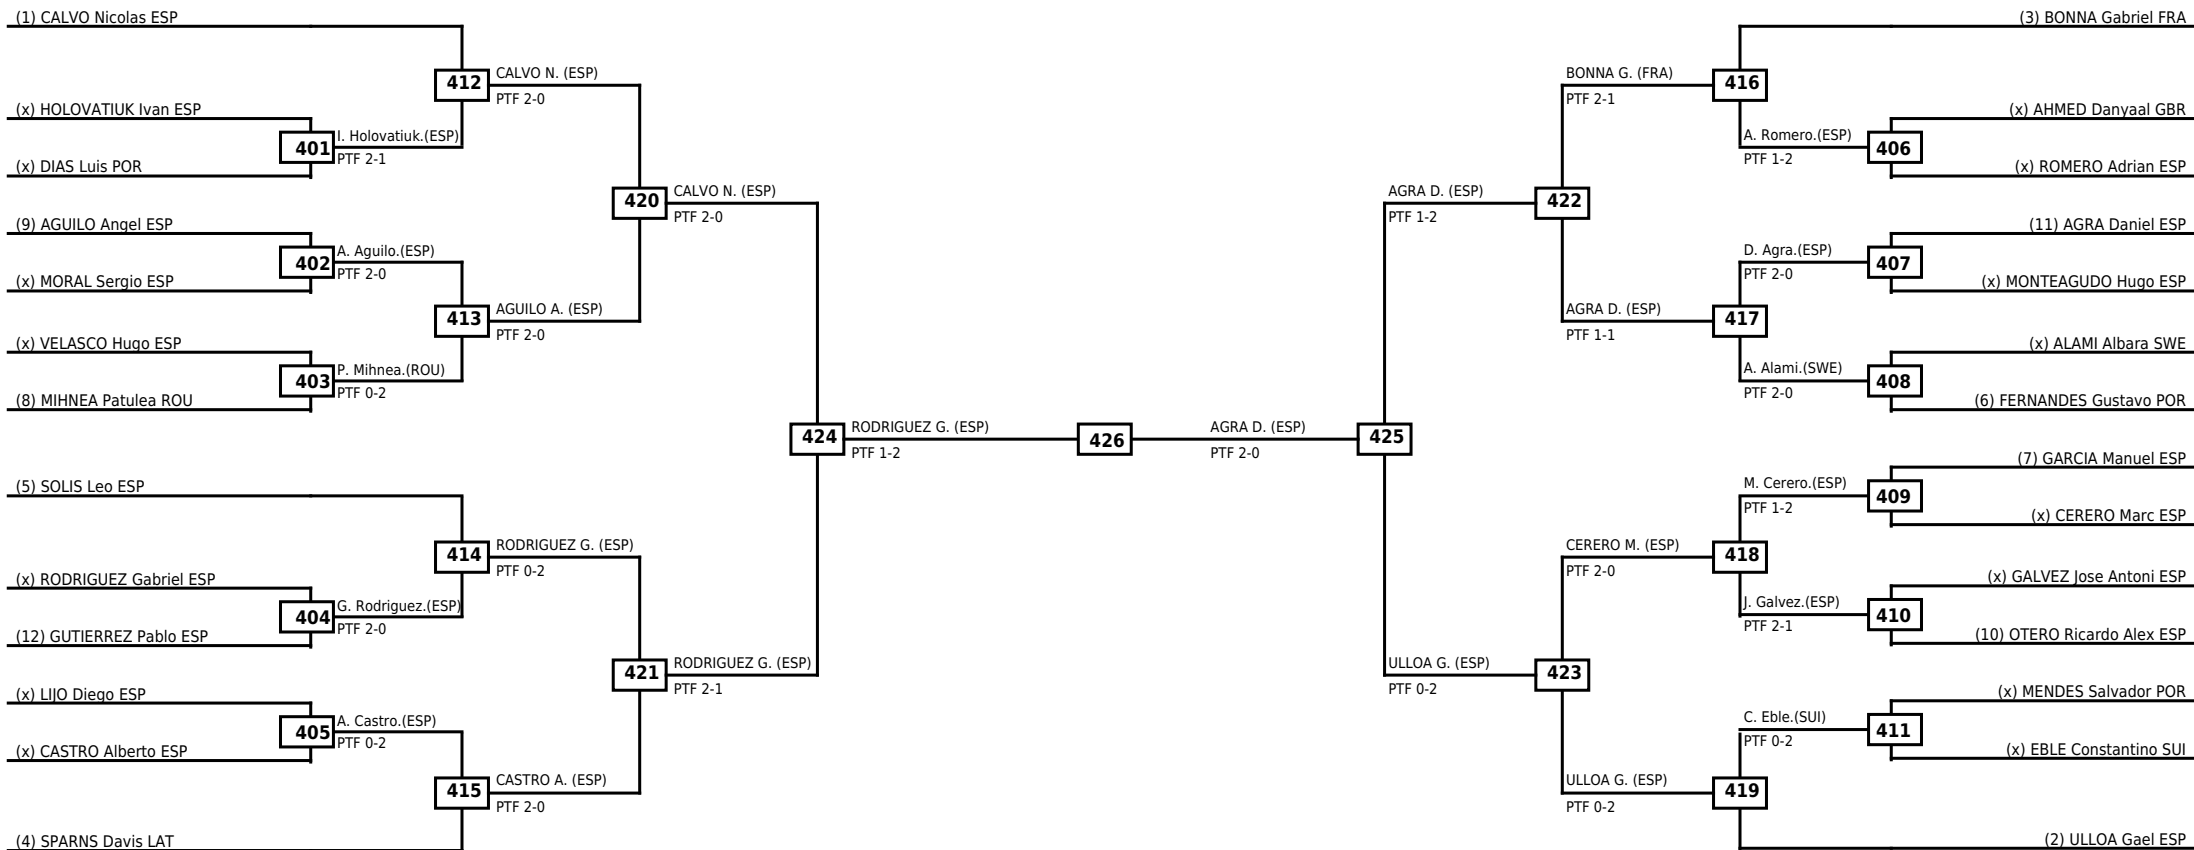

Round of 16	Quarterfinals	Semifinals	Final
-------------	---------------	------------	-------

Classification

LEGEND	RSC: Win by Referee stops contest	WDR: Win by Withdrawal	DQB: Win by Disqualification for Unsportsmanlike behavior
(x)Seed	PTF: Win by Final score	DSQ: Win by Disqualification	R: Round

Round of 32 Round of 16 Quarterfinals Semifinals Final Semifinals Quarterfinals Round of 16 Round of 32

Classification

LEGEND RSC: Win by Referee stops contest WDR: Win by Withdrawal DQB: Win by Disqualification for Unsportsmanlike behavior
 (x)Seed PTF: Win by Final score DSQ: Win by Disqualification R: Round

Round of 64 Round of 32 Round of 16 Quarterfinals Semifinals Final Semifinals Quarterfinals Round of 16 Round of 32 Round of 64

LEGEND RSC: Win by Referee stops contest WDR: Win by Withdrawal DQB: Win by Disqualification for Unsportsmanlike behavior
(x)Seed PTF: Win by Final score DSQ: Win by Disqualification R: Round