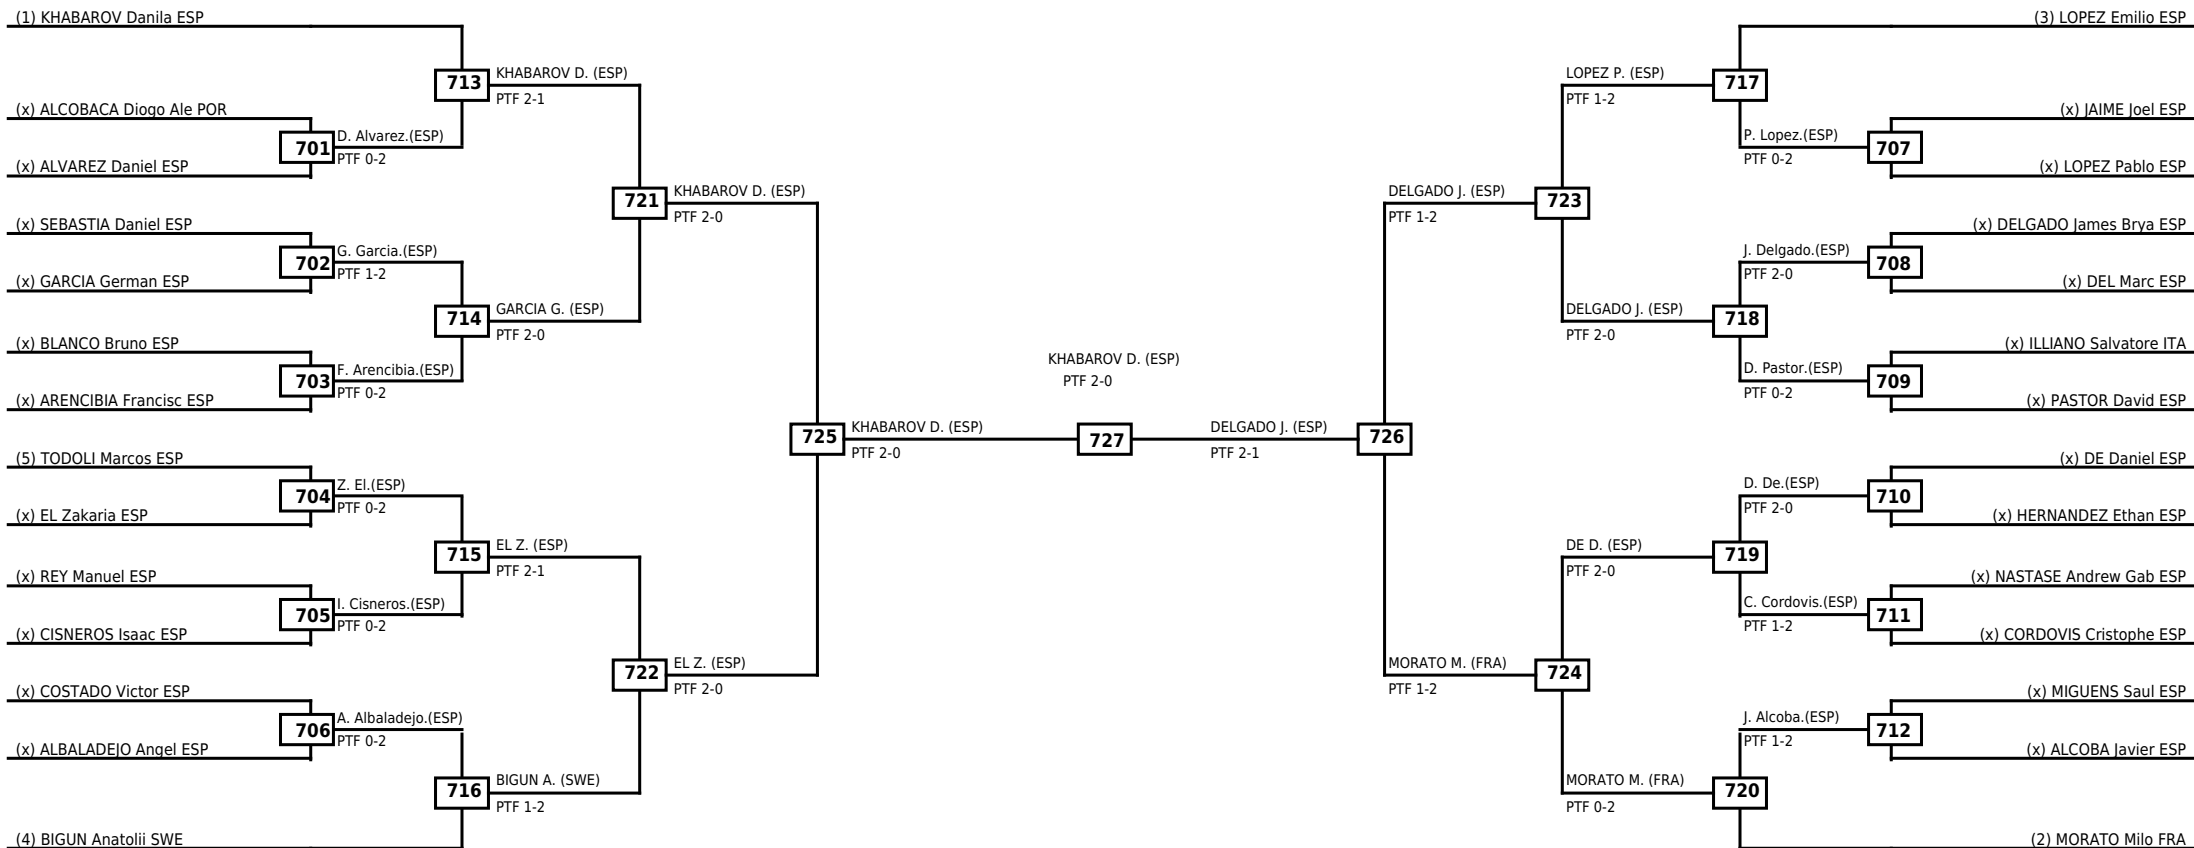

Round of 16	Quarterfinals	Semifinals	Final
-------------	---------------	------------	-------

Classification

LEGEND	RSC: Win by Referee stops contest	WDR: Win by Withdrawal	DQB: Win by Disqualification for Unsportsmanlike behavior
(x)Seed	PTF: Win by Final score	DSQ: Win by Disqualification	R: Round

Round of 32 Round of 16 Quarterfinals Semifinals Final Semifinals Quarterfinals Round of 16 Round of 32

Classification

LEGEND RSC: Win by Referee stops contest WDR: Win by Withdrawal DQB: Win by Disqualification for Unsportsmanlike behavior
 (x)Seed PTF: Win by Final score DSQ: Win by Disqualification R: Round

Round of 64 Round of 32 Round of 16 Quarterfinals Semifinals Final Semifinals Quarterfinals Round of 16 Round of 32 Round of 64

LEGEND RSC: Win by Referee stops contest WDR: Win by Withdrawal DQB: Win by Disqualification for Unsportsmanlike behavior
(x)Seed PTF: Win by Final score DSQ: Win by Disqualification R: Round