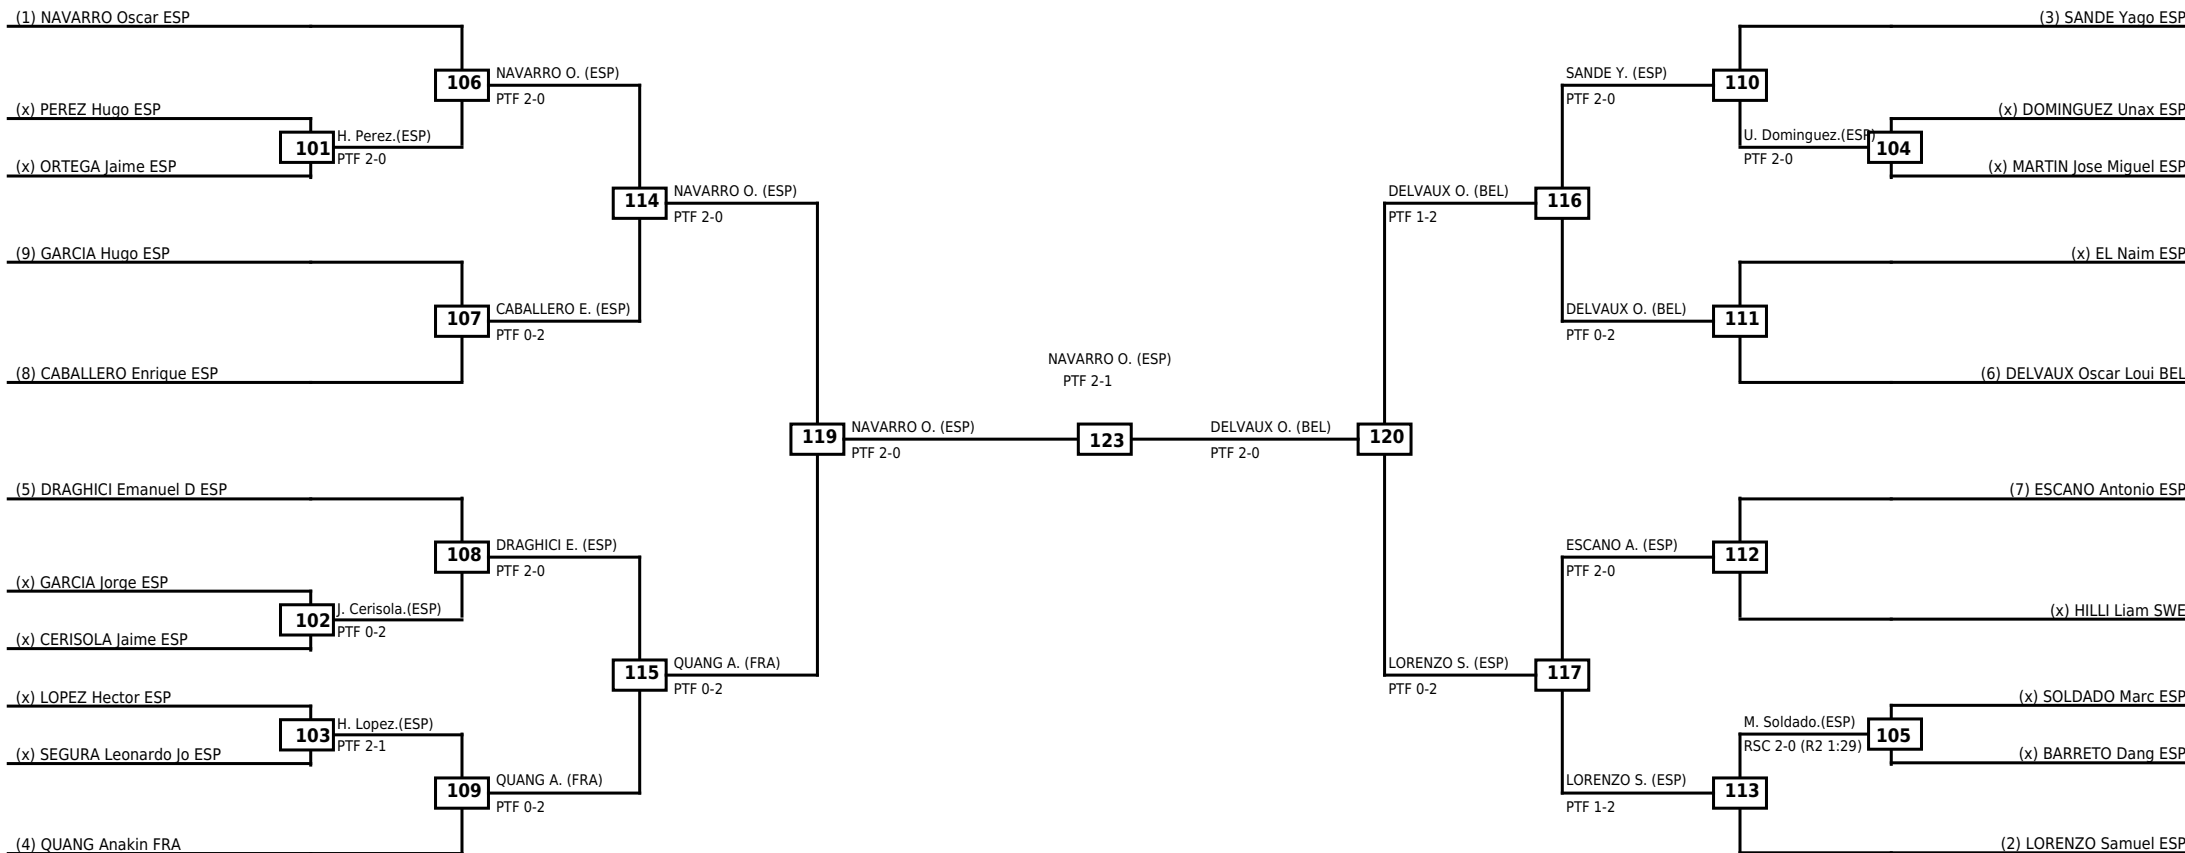

Round of 32 Round of 16 Quarterfinals Semifinals Final Semifinals Quarterfinals Round of 16 Round of 32

Classification

LEGEND RSC: Win by Referee stops contest WDR: Win by Withdrawal DQB: Win by Disqualification for Unsportsmanlike behavior
 (x)Seed PTF: Win by Final score DSQ: Win by Disqualification R: Round