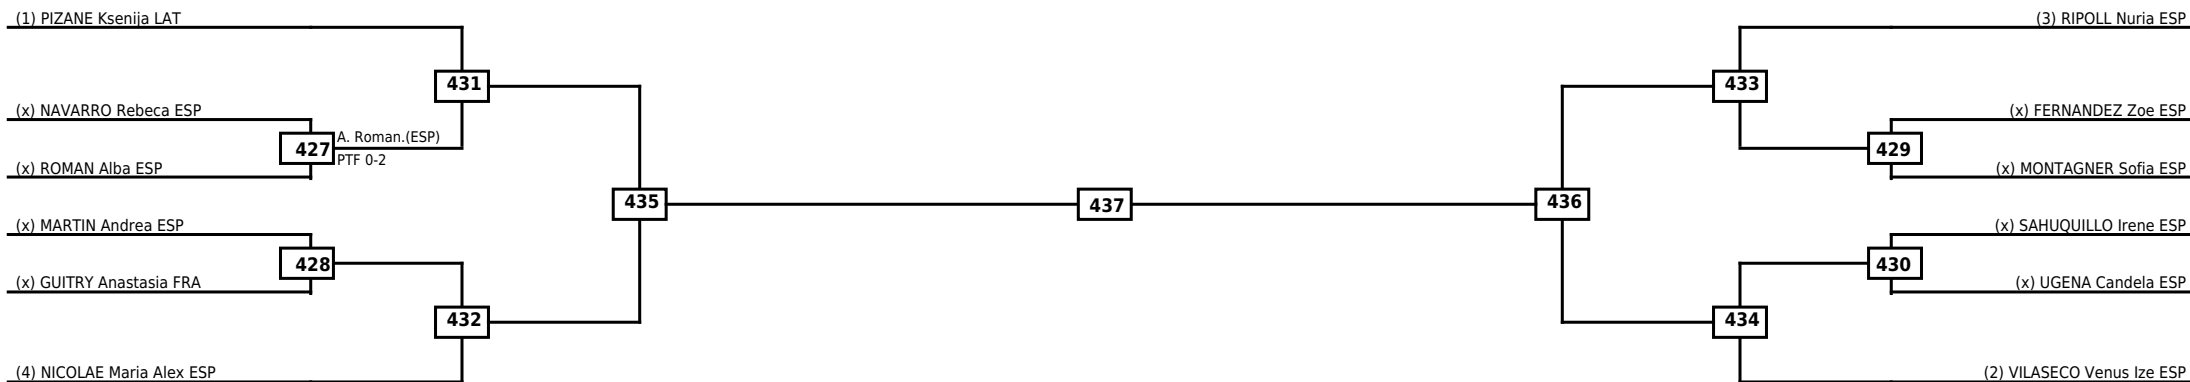

Round of 32 Round of 16 Quarterfinals Semifinals Final Semifinals Quarterfinals Round of 16 Round of 32

Classification

LEGEND RSC: Win by Referee stops contest WDR: Win by Withdrawal DQB: Win by Disqualification for Unsportsmanlike behavior
(x)Seed PTF: Win by Final score DSQ: Win by Disqualification R: Round

Quarterfinals	Semifinals	Final	Quarterfinals
---------------	------------	-------	---------------

Classification

LEGEND	RSC: Win by Referee stops contest	WDR: Win by Withdrawal	DQB: Win by Disqualification for Unsportsmanlike behavior
(x)Seed	PTF: Win by Final score	DSQ: Win by Disqualification	R: Round

Round of 16	Quarterfinals	Semifinals	Final
-------------	---------------	------------	-------

Classification

LEGEND	RSC: Win by Referee stops contest	WDR: Win by Withdrawal	DQB: Win by Disqualification for Unsportsmanlike behavior
(x)Seed	PTF: Win by Final score	DSQ: Win by Disqualification	R: Round