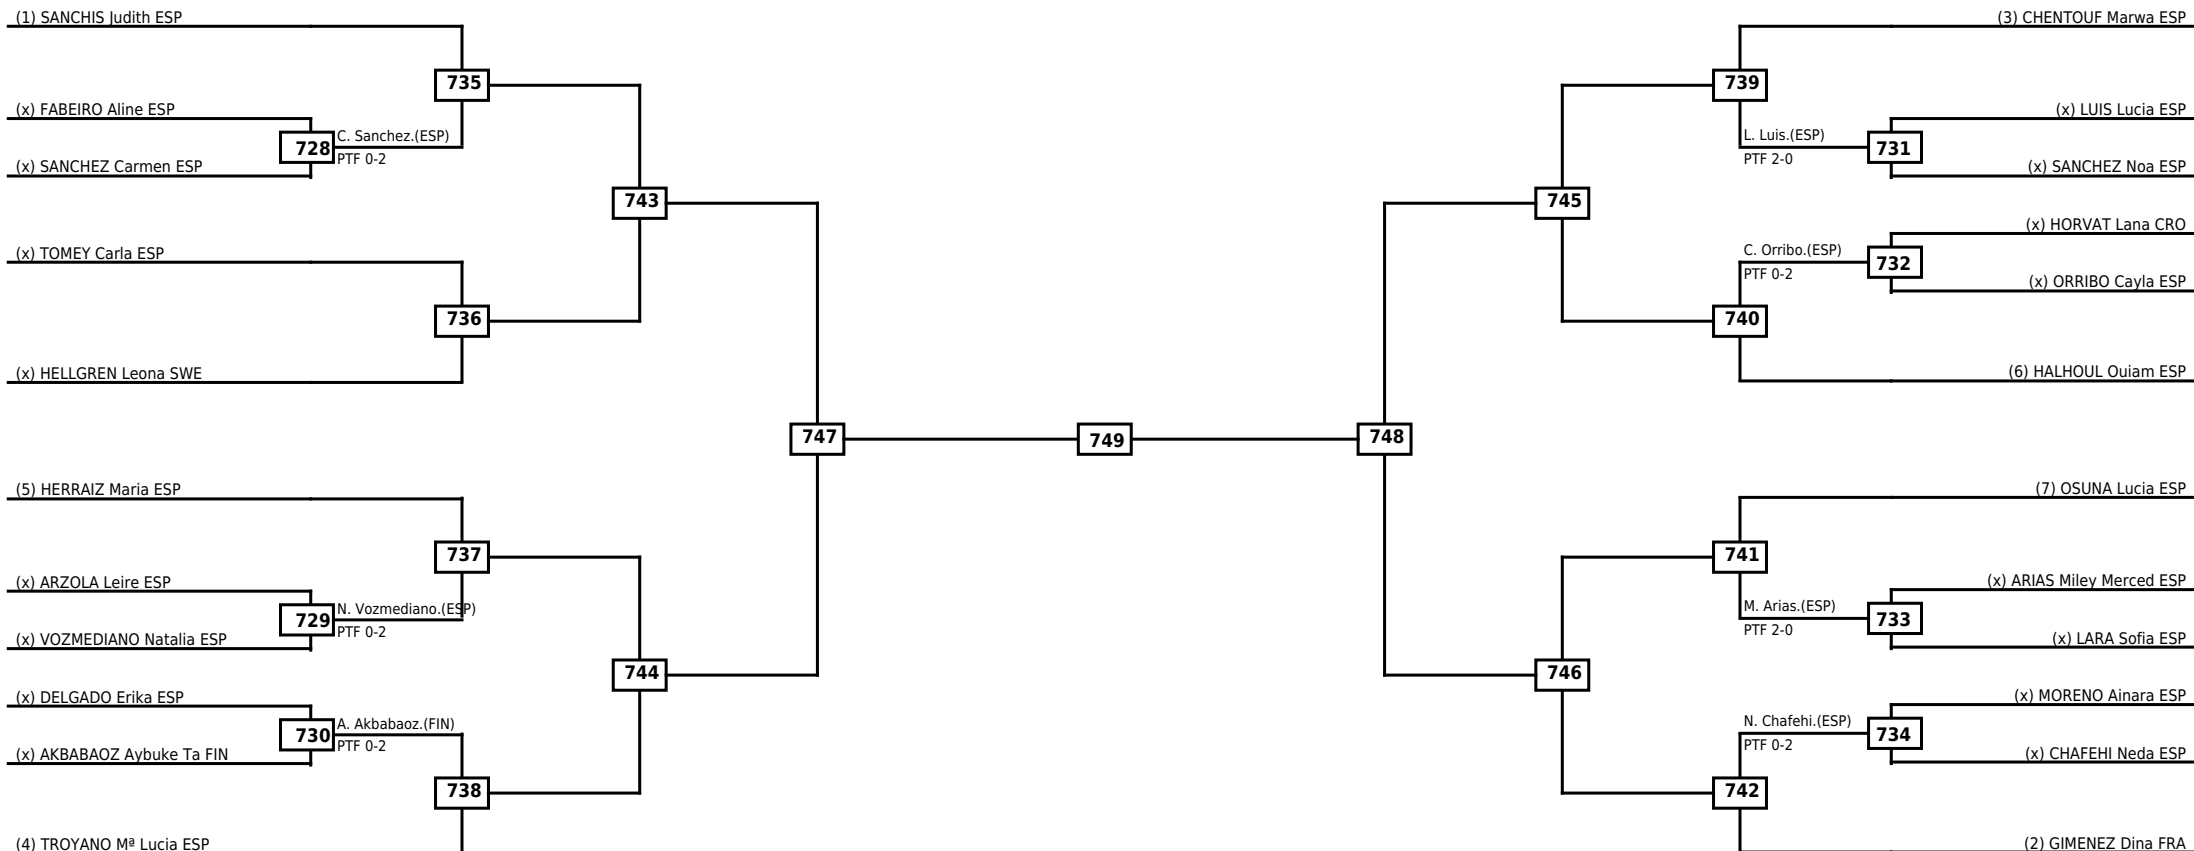

Round of 16	Quarterfinals	Semifinals	Final
-------------	---------------	------------	-------

Classification

LEGEND	RSC: Win by Referee stops contest	WDR: Win by Withdrawal	DQB: Win by Disqualification for Unsportsmanlike behavior
(x)Seed	PTF: Win by Final score	DSQ: Win by Disqualification	R: Round

Round of 32 Round of 16 Quarterfinals Semifinals Final Semifinals Quarterfinals Round of 16 Round of 32

Classification

LEGEND RSC: Win by Referee stops contest WDR: Win by Withdrawal DQB: Win by Disqualification for Unsportsmanlike behavior
 (x)Seed PTF: Win by Final score DSQ: Win by Disqualification R: Round