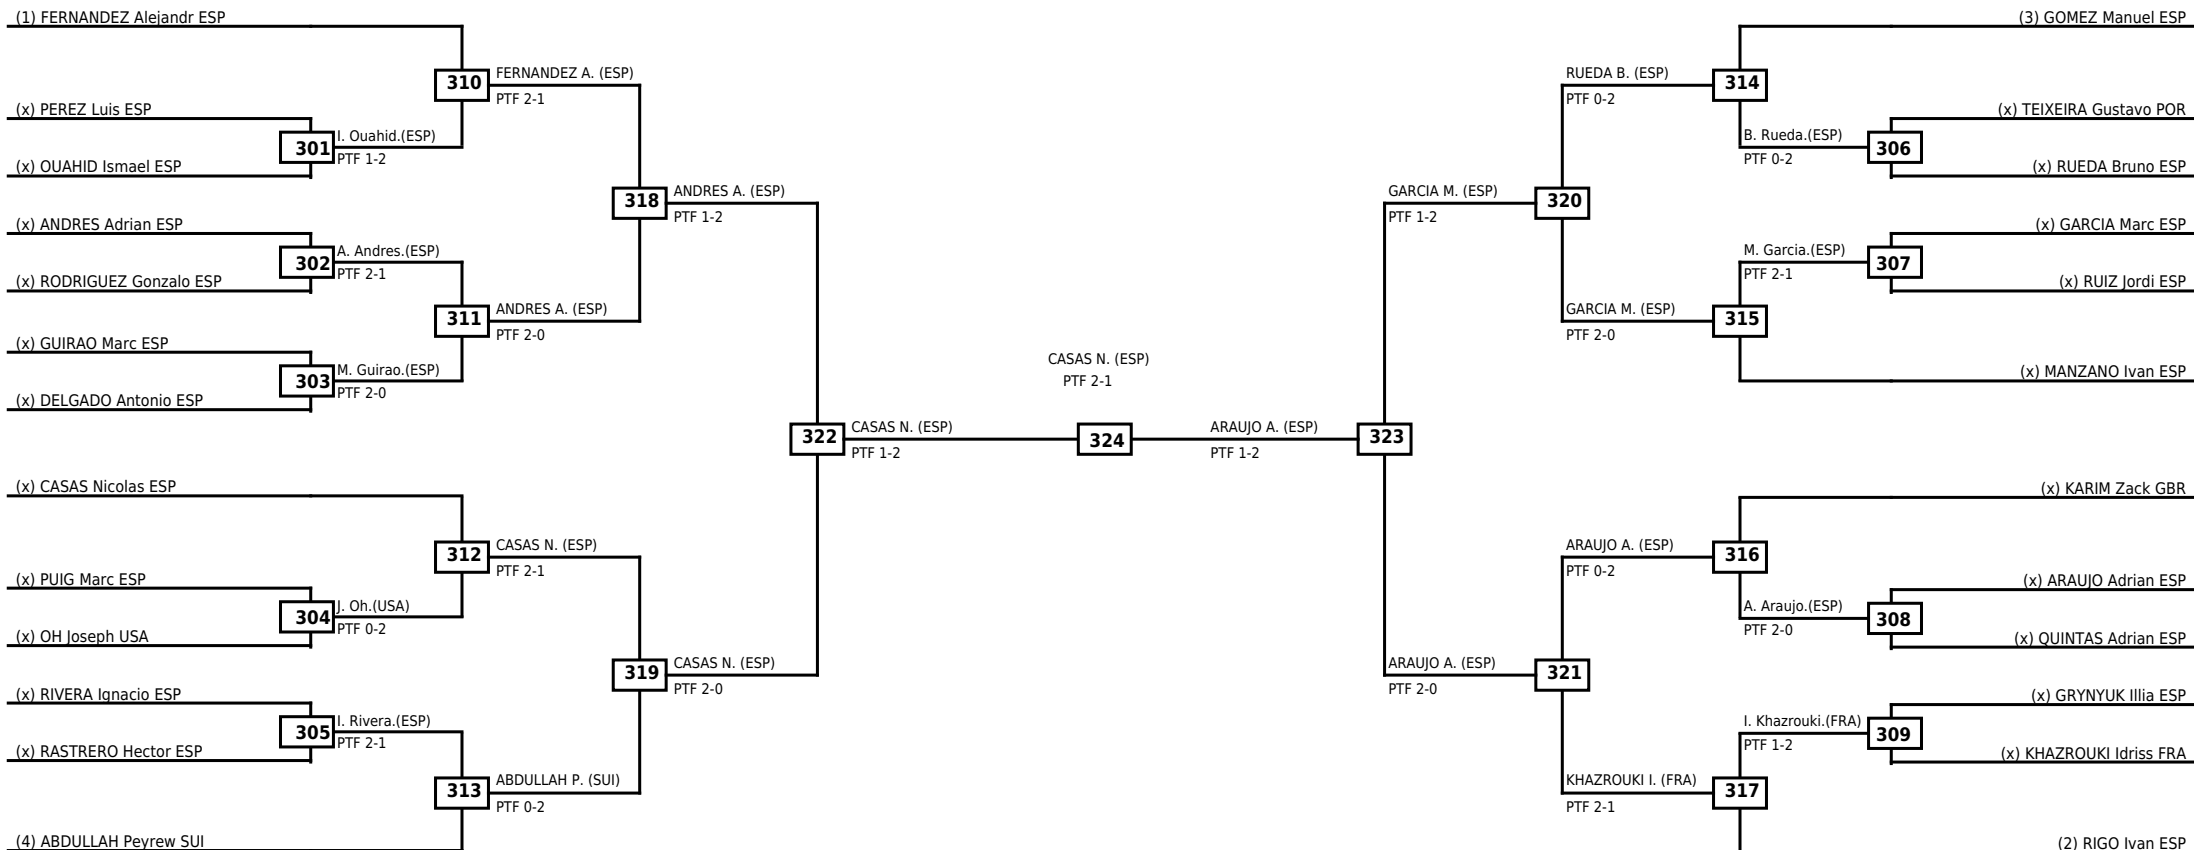

Round of 32 Round of 16 Quarterfinals Semifinals Final Semifinals Quarterfinals Round of 16 Round of 32

Classification

LEGEND RSC: Win by Referee stops contest WDR: Win by Withdrawal DQB: Win by Disqualification for Unsportsmanlike behavior
 (x)Seed PTF: Win by Final score DSQ: Win by Disqualification R: Round

Round of 64 Round of 32 Round of 16 Quarterfinals Semifinals Final Semifinals Quarterfinals Round of 16 Round of 32 Round of 64

LEGEND RSC: Win by Referee stops contest WDR: Win by Withdrawal DQB: Win by Disqualification for Unsportsmanlike behavior
(x)Seed PTF: Win by Final score DSQ: Win by Disqualification R: Round