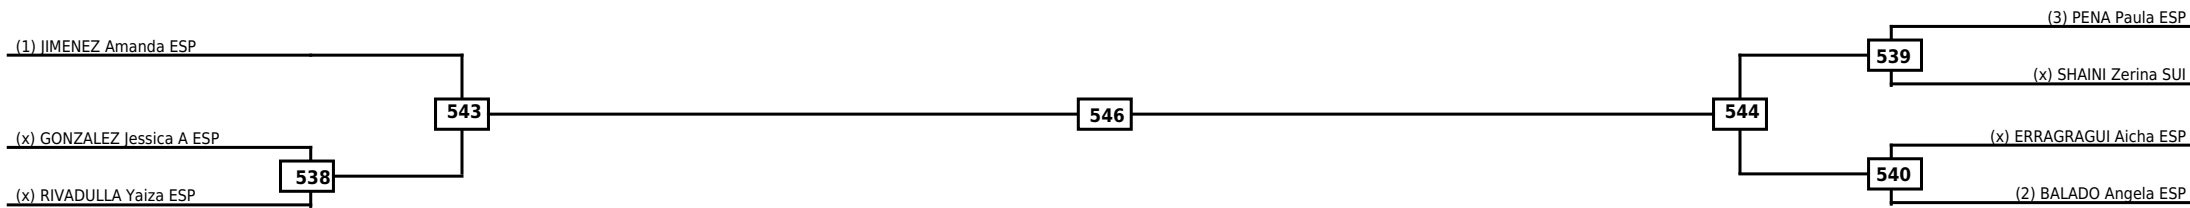

Round of 16 Quarterfinals Semifinals

Final

Semifinals

Quarterfinals Round of 16

Classification

LEGEND RSC: Win by Referee stops contest WDR: Win by Withdrawal DQB: Win by Disqualification for Unsportsmanlike behavior
 (x)Seed PTF: Win by Final score DSQ: Win by Disqualification R: Round

Quarterfinals	Semifinals	Final	Quarterfinals
---------------	------------	-------	---------------

Classification

LEGEND	RSC: Win by Referee stops contest	WDR: Win by Withdrawal	DQB: Win by Disqualification for Unsportsmanlike behavior
(x)Seed	PTF: Win by Final score	DSQ: Win by Disqualification	R: Round