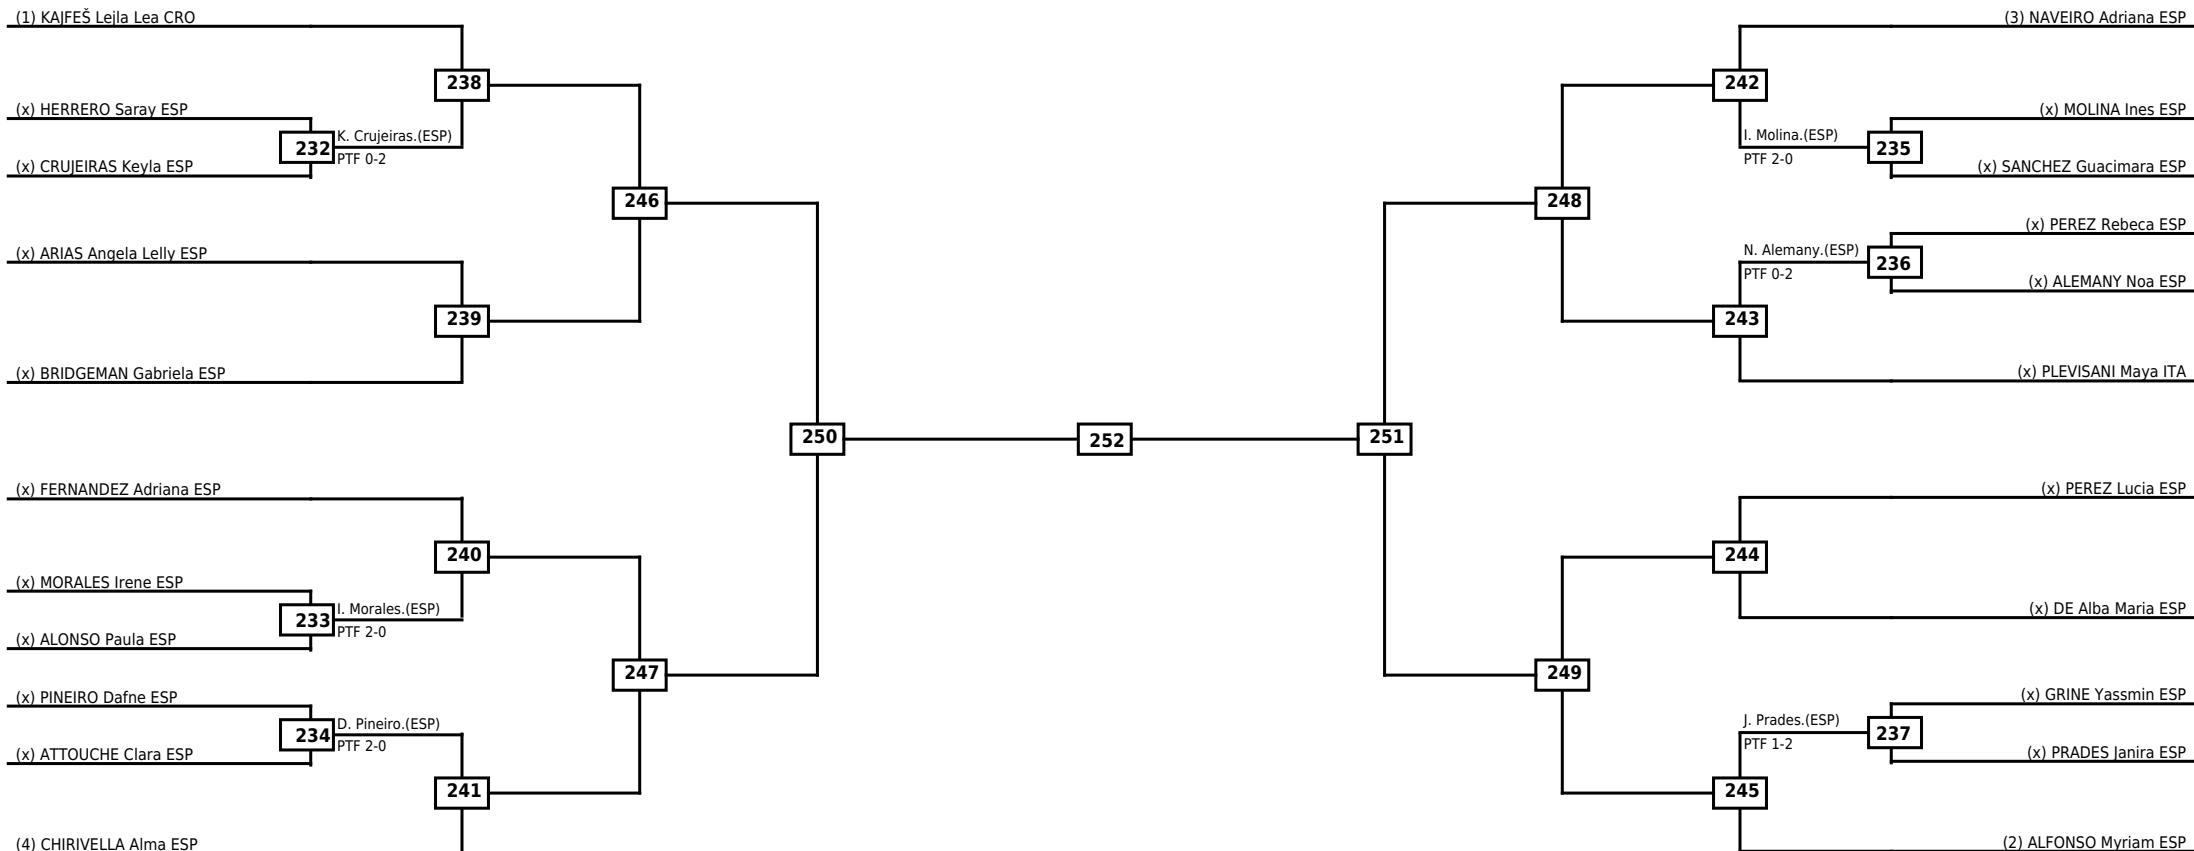

Quarterfinals	Semifinals	Final	Quarterfinals
---------------	------------	-------	---------------

Classification

LEGEND	RSC: Win by Referee stops contest	WDR: Win by Withdrawal	DQB: Win by Disqualification for Unsportsmanlike behavior
(x)Seed	PTF: Win by Final score	DSQ: Win by Disqualification	R: Round

Round of 16	Quarterfinals	Semifinals	Final
-------------	---------------	------------	-------

Classification

LEGEND	RSC: Win by Referee stops contest	WDR: Win by Withdrawal	DQB: Win by Disqualification for Unsportsmanlike behavior
(x)Seed	PTF: Win by Final score	DSQ: Win by Disqualification	R: Round

Round of 32 Round of 16 Quarterfinals Semifinals Final Semifinals Quarterfinals Round of 16 Round of 32

Classification

LEGEND RSC: Win by Referee stops contest WDR: Win by Withdrawal DQB: Win by Disqualification for Unsportsmanlike behavior
 (x)Seed PTF: Win by Final score DSQ: Win by Disqualification R: Round