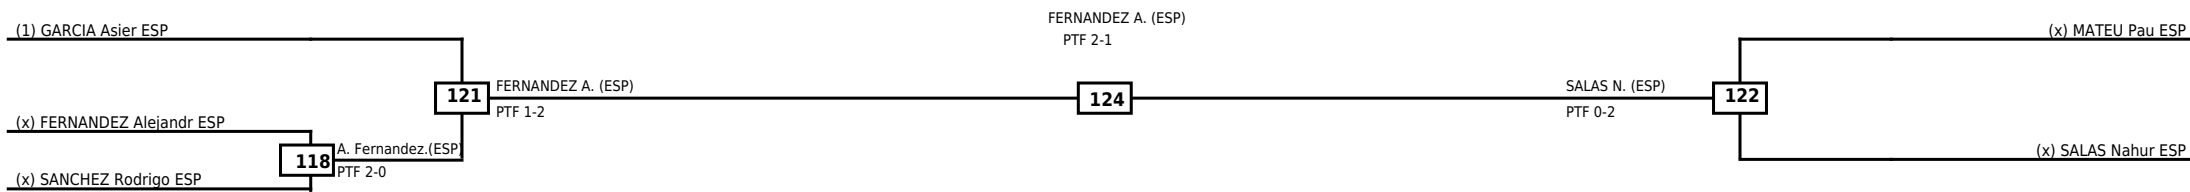

Quarterfinals	Semifinals	Final	Quarterfinals

Classification

LEGEND	RSC: Win by Referee stops contest	WDR: Win by Withdrawal	DQB: Win by Disqualification for Unsportsmanlike behavior
(x)Seed	PTF: Win by Final score	DSQ: Win by Disqualification	R: Round