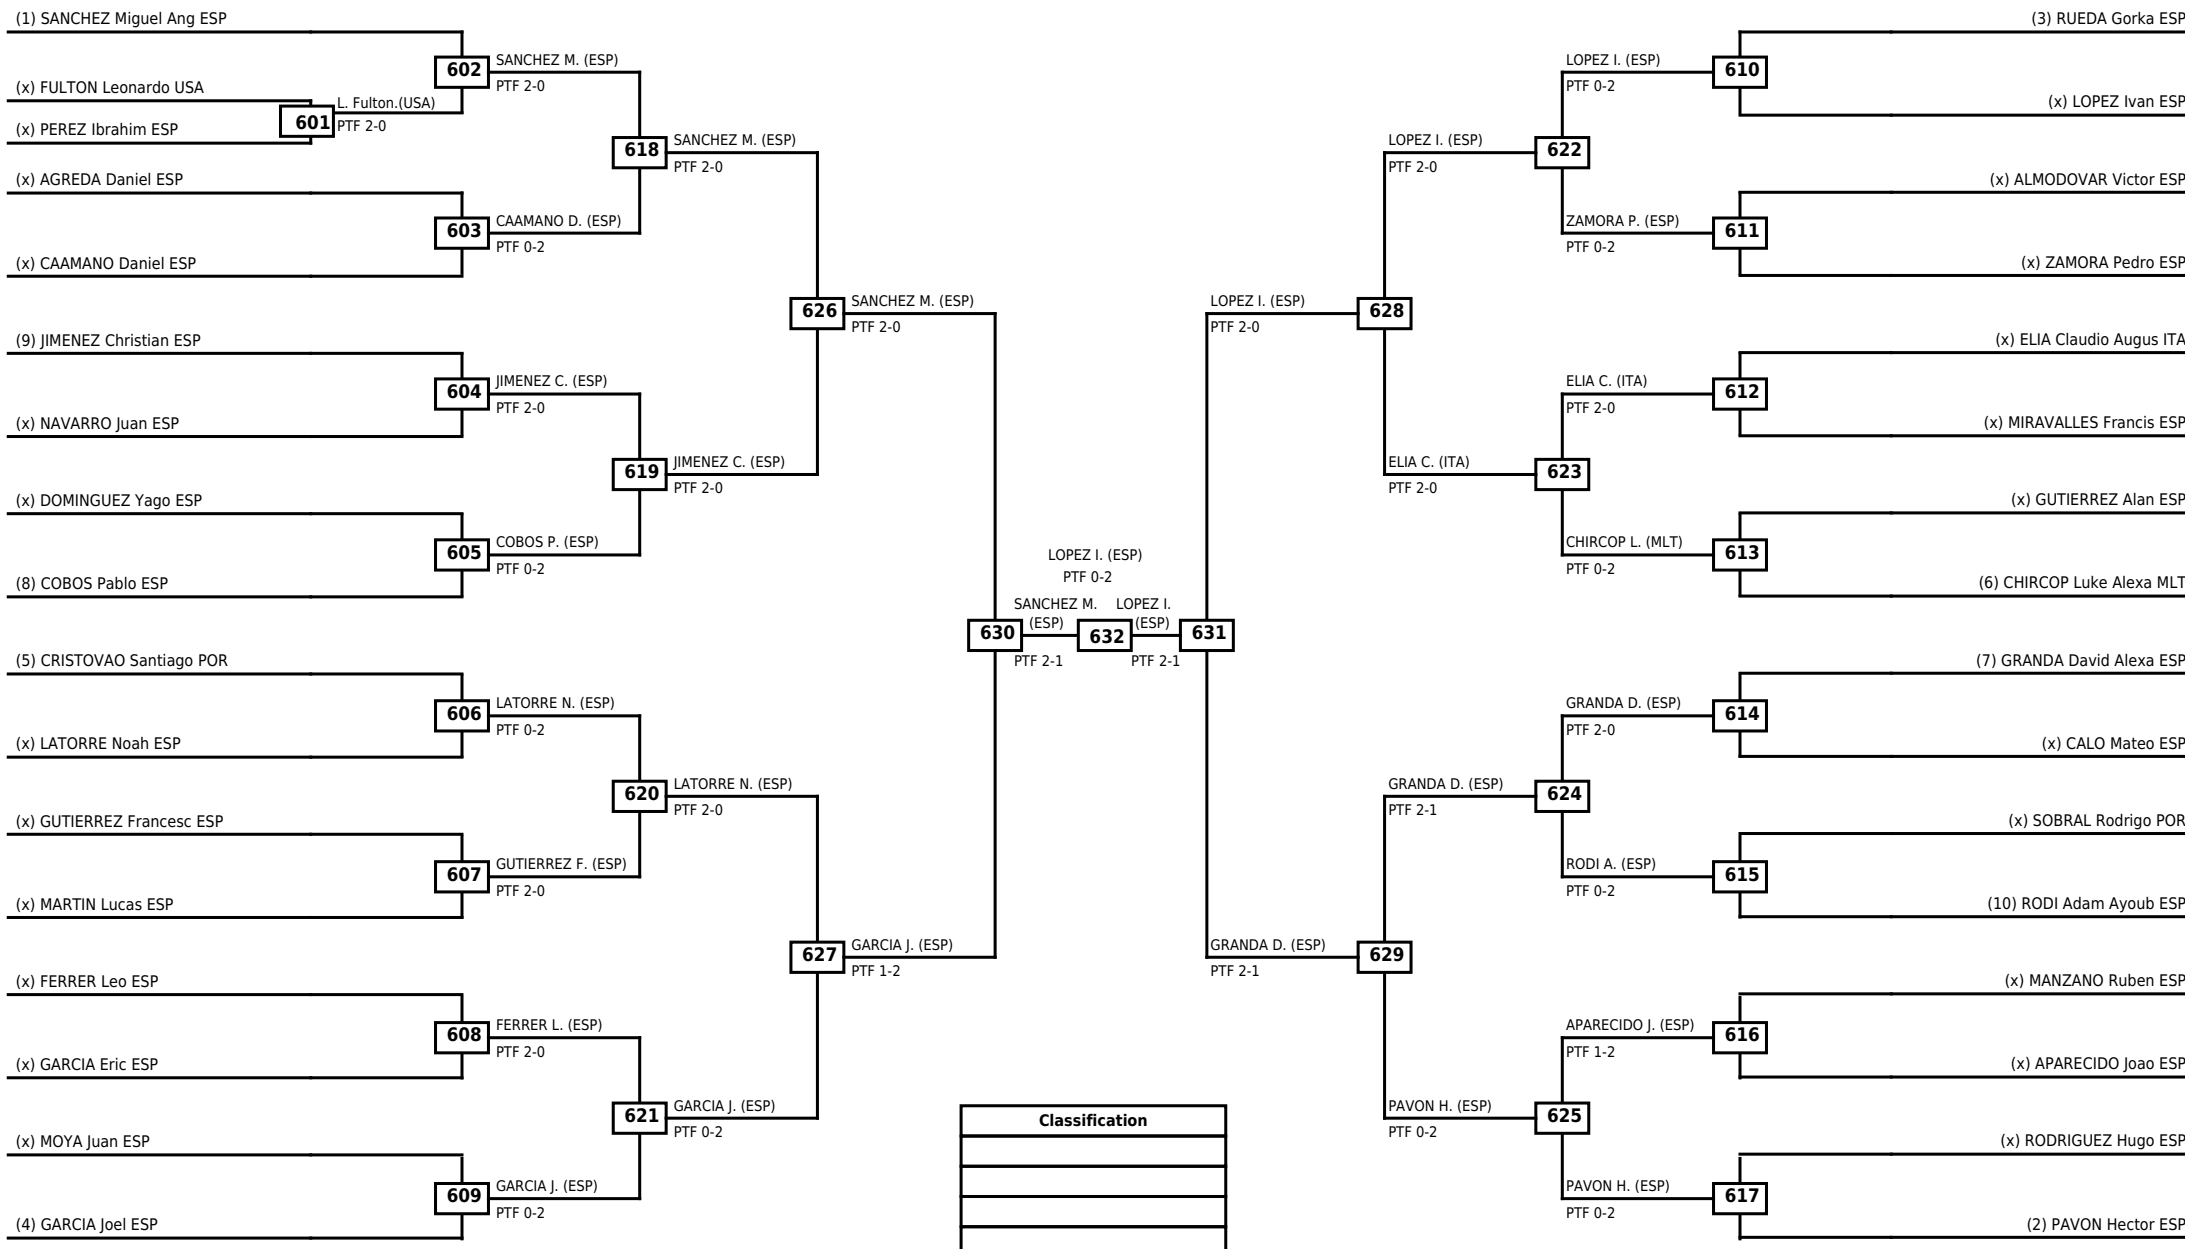

Round of 16	Quarterfinals	Semifinals	Final
-------------	---------------	------------	-------

Classification

LEGEND	RSC: Win by Referee stops contest	WDR: Win by Withdrawal	DQB: Win by Disqualification for Unsportsmanlike behavior
(x)Seed	PTF: Win by Final score	DSQ: Win by Disqualification	R: Round

Round of 32 Round of 16 Quarterfinals Semifinals Final Semifinals Quarterfinals Round of 16 Round of 32

Classification

LEGEND RSC: Win by Referee stops contest WDR: Win by Withdrawal DQB: Win by Disqualification for Unsportsmanlike behavior
 (x)Seed PTF: Win by Final score DSQ: Win by Disqualification R: Round

Round of 64 Round of 32 Round of 16 Quarterfinals Semifinals Final Semifinals Quarterfinals Round of 16 Round of 32 Round of 64

LEGEND RSC: Win by Referee stops contest WDR: Win by Withdrawal DQB: Win by Disqualification for Unsportsmanlike behavior
(x)Seed PTF: Win by Final score DSQ: Win by Disqualification R: Round