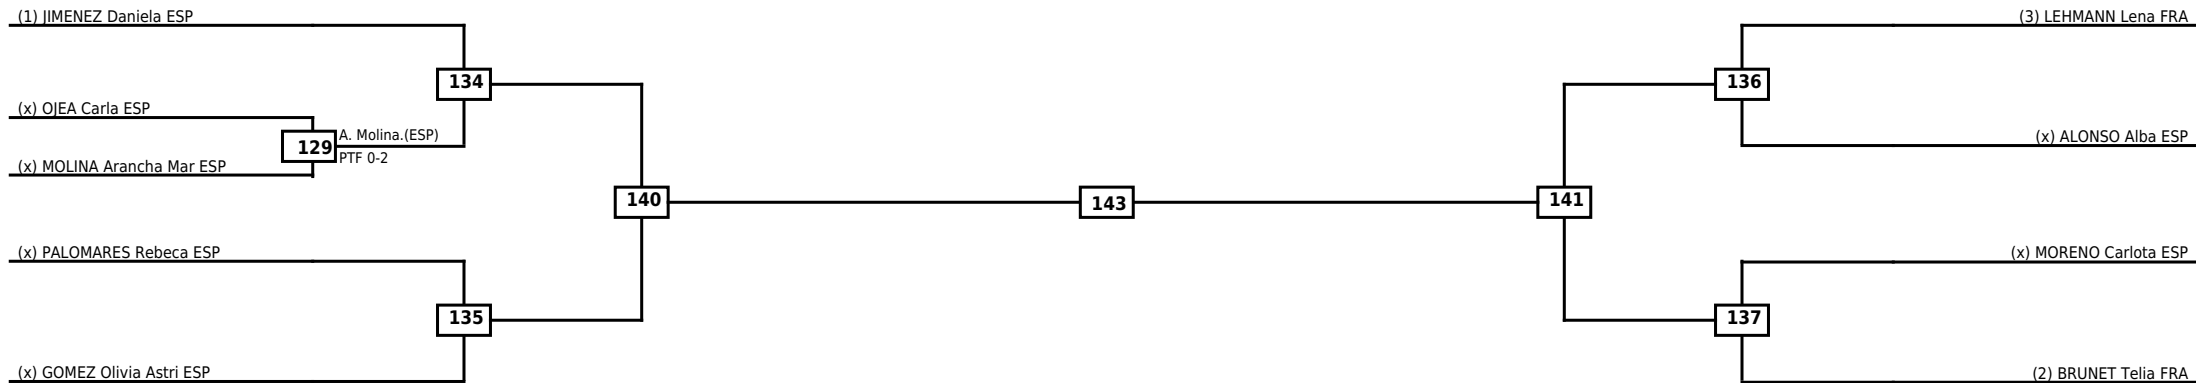

Round of 32 Round of 16 Quarterfinals Semifinals Final Semifinals Quarterfinals Round of 16 Round of 32

Classification

LEGEND RSC: Win by Referee stops contest WDR: Win by Withdrawal DQB: Win by Disqualification for Unsportsmanlike behavior
 (x)Seed PTF: Win by Final score DSQ: Win by Disqualification R: Round

Round of 16 Quarterfinals Semifinals

Final

Semifinals

Quarterfinals Round of 16

Classification

LEGEND RSC: Win by Referee stops contest WDR: Win by Withdrawal DQB: Win by Disqualification for Unsportsmanlike behavior
 (x)Seed PTF: Win by Final score DSQ: Win by Disqualification R: Round