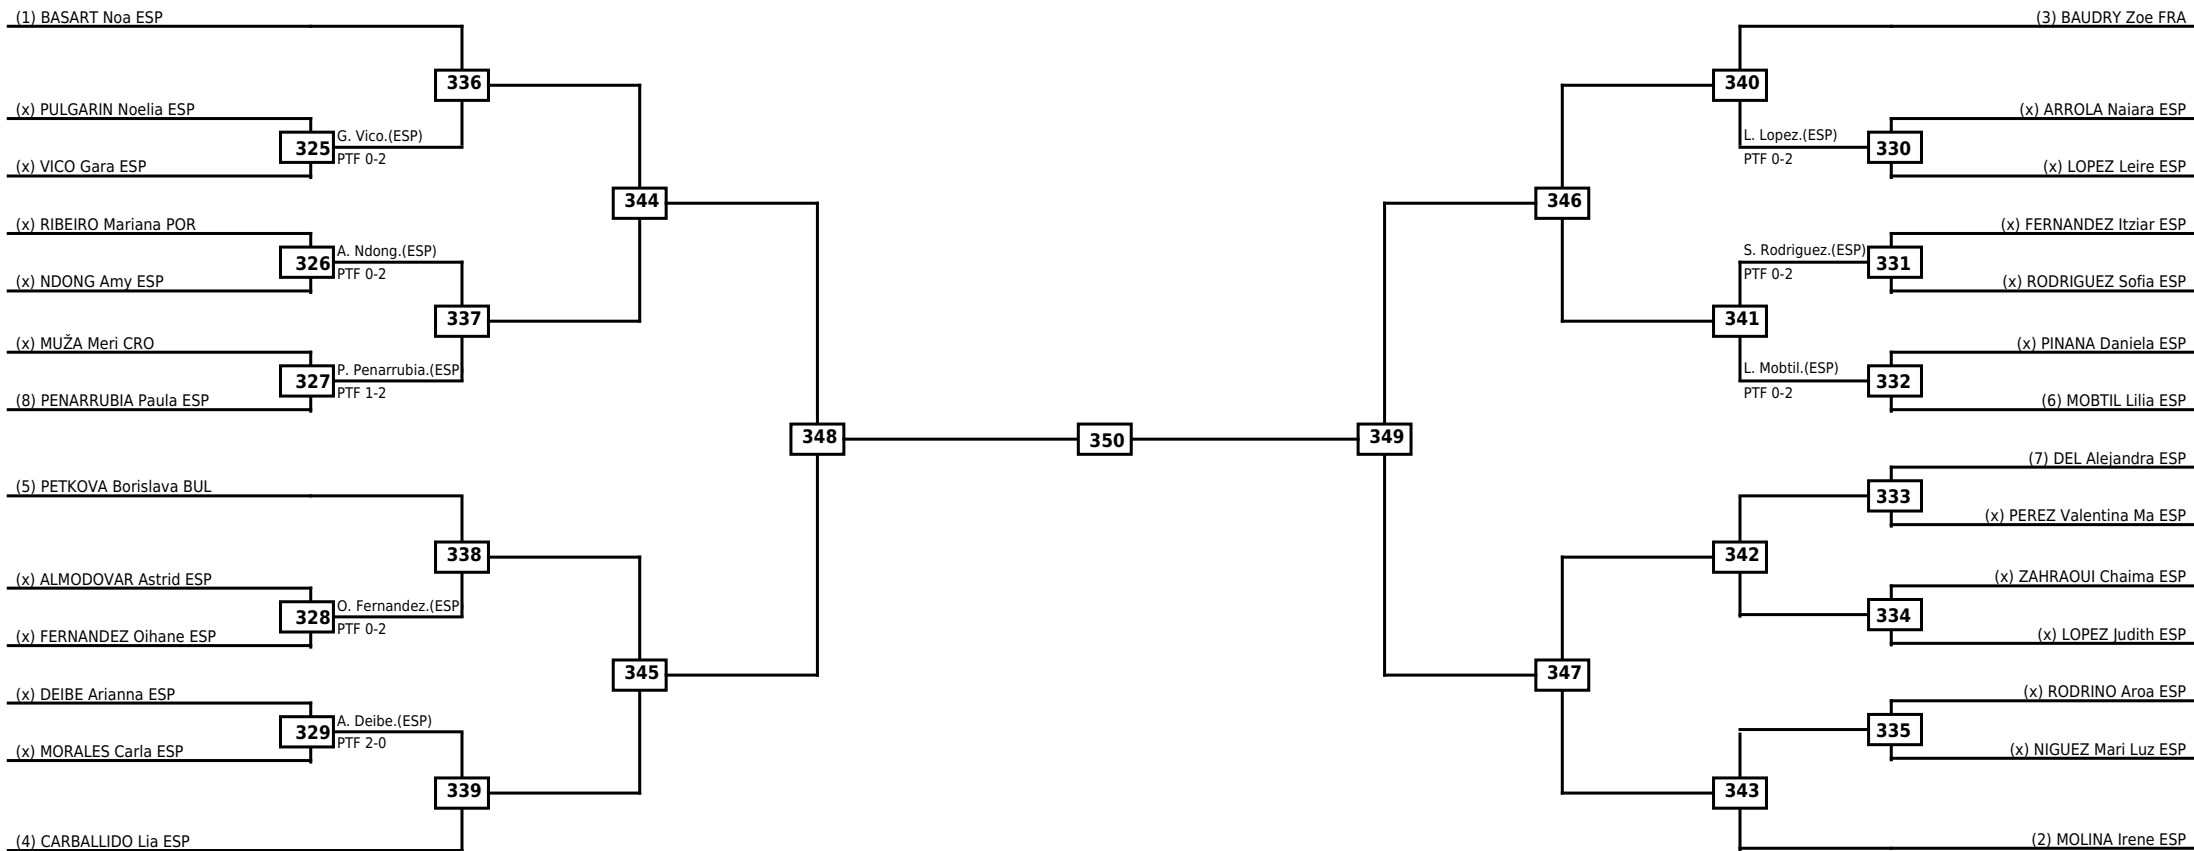

Spanish Open 2026 Junior

SAT 18 APR 2026

Juniors Women -52kg Contestants: 27

Round of 32   Round of 16   Quarterfinals   Semifinals   Final   Semifinals   Quarterfinals   Round of 16   Round of 32

Classification

LEGEND   RSC: Win by Referee stops contest   WDR: Win by Withdrawal   DQB: Win by Disqualification for Unsportsmanlike behavior
(x)Seed   PTF: Win by Final score   DSQ: Win by Disqualification   R: Round