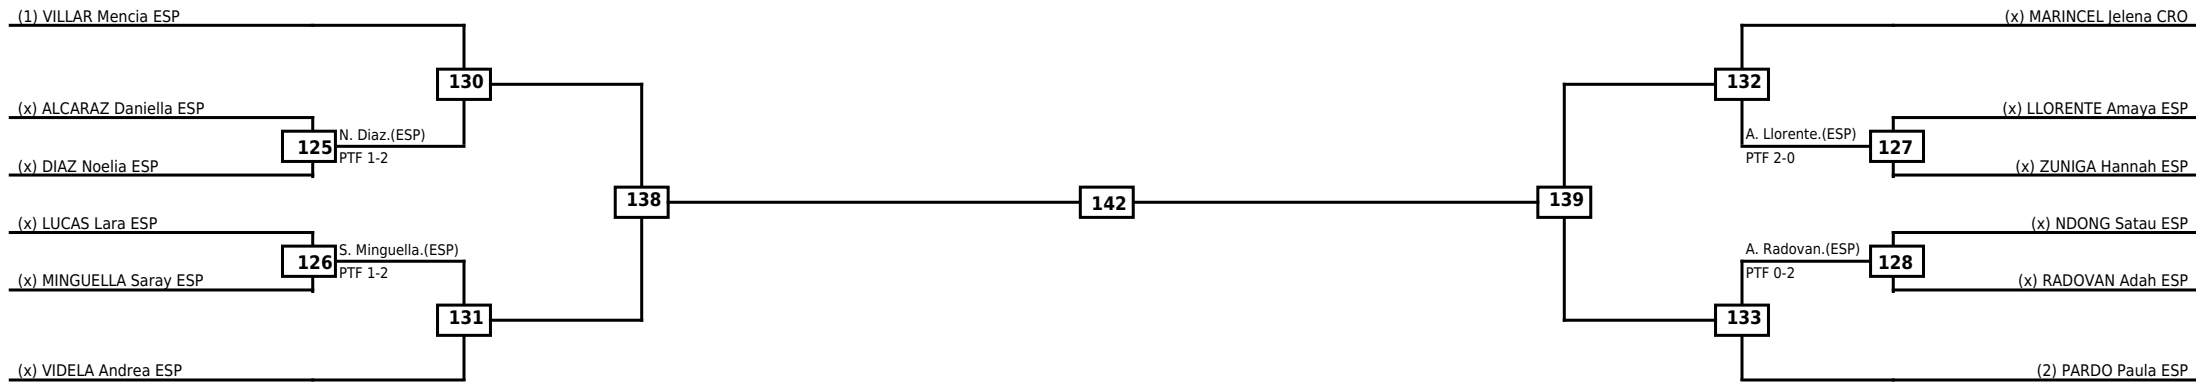

Round of 32 Round of 16 Quarterfinals Semifinals Final Semifinals Quarterfinals Round of 16 Round of 32

Classification

LEGEND RSC: Win by Referee stops contest WDR: Win by Withdrawal DQB: Win by Disqualification for Unsportsmanlike behavior
 (x)Seed PTF: Win by Final score DSQ: Win by Disqualification R: Round

Round of 16 Quarterfinals Semifinals

Final

Semifinals

Quarterfinals Round of 16

Classification

LEGEND RSC: Win by Referee stops contest WDR: Win by Withdrawal DQB: Win by Disqualification for Unsportsmanlike behavior
 (x)Seed PTF: Win by Final score DSQ: Win by Disqualification R: Round