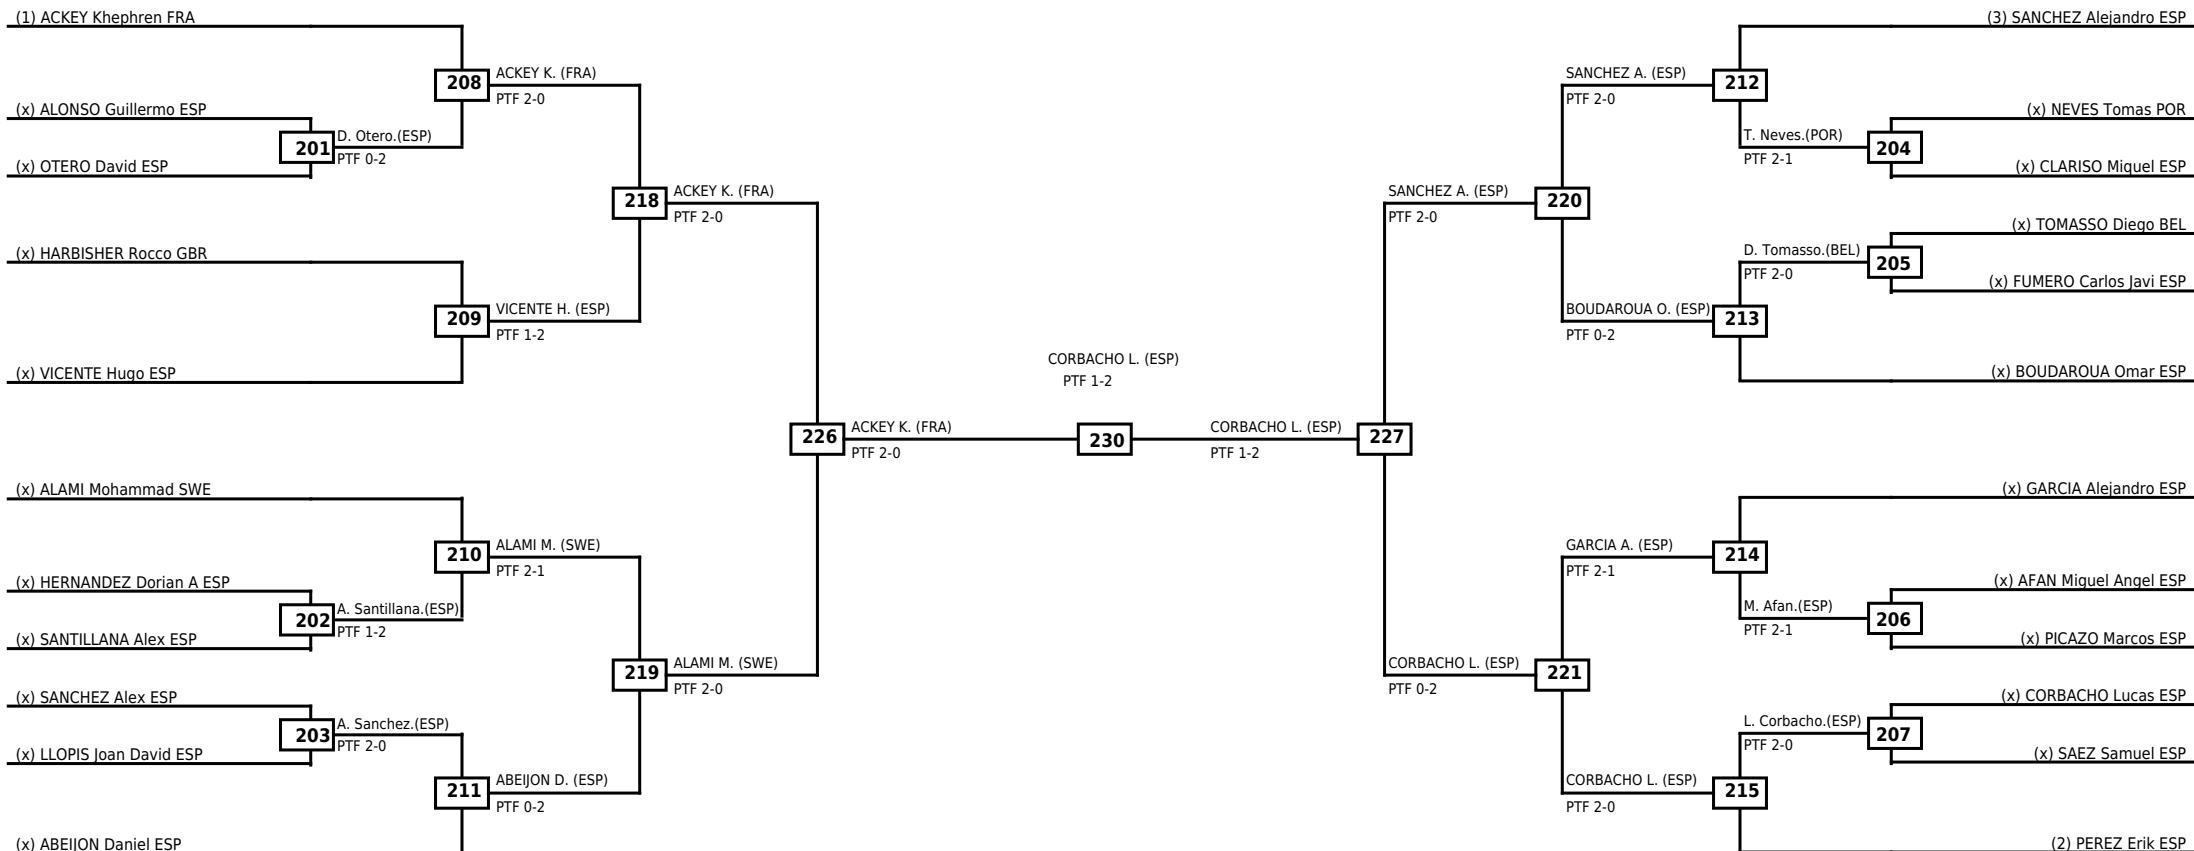

Round of 64 Round of 32 Round of 16 Quarterfinals Semifinals Final Semifinals Quarterfinals Round of 16 Round of 32 Round of 64

LEGEND RSC: Win by Referee stops contest WDR: Win by Withdrawal DQB: Win by Disqualification for Unsportsmanlike behavior
(x)Seed PTF: Win by Final score DSQ: Win by Disqualification R: Round

Round of 32 Round of 16 Quarterfinals Semifinals Final Semifinals Quarterfinals Round of 16 Round of 32

Classification

LEGEND RSC: Win by Referee stops contest WDR: Win by Withdrawal DQB: Win by Disqualification for Unsportsmanlike behavior
 (x)Seed PTF: Win by Final score DSQ: Win by Disqualification R: Round