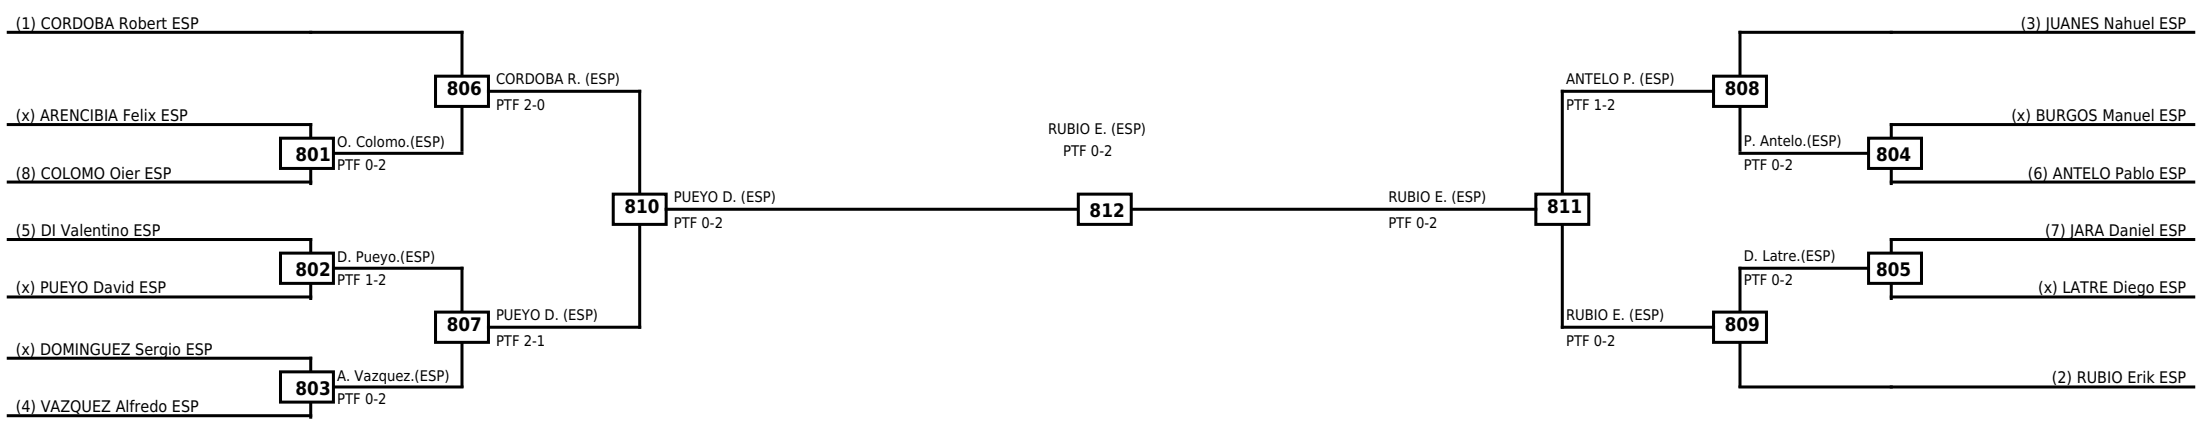

Round of 16	Quarterfinals	Semifinals	Final
-------------	---------------	------------	-------

Classification

LEGEND	RSC: Win by Referee stops contest	WDR: Win by Withdrawal	DQB: Win by Disqualification for Unsportsmanlike behavior
(x)Seed	PTF: Win by Final score	DSQ: Win by Disqualification	R: Round

Round of 32 Round of 16 Quarterfinals Semifinals Final Semifinals Quarterfinals Round of 16 Round of 32

Classification

LEGEND RSC: Win by Referee stops contest WDR: Win by Withdrawal DQB: Win by Disqualification for Unsportsmanlike behavior
 (x)Seed PTF: Win by Final score DSQ: Win by Disqualification R: Round