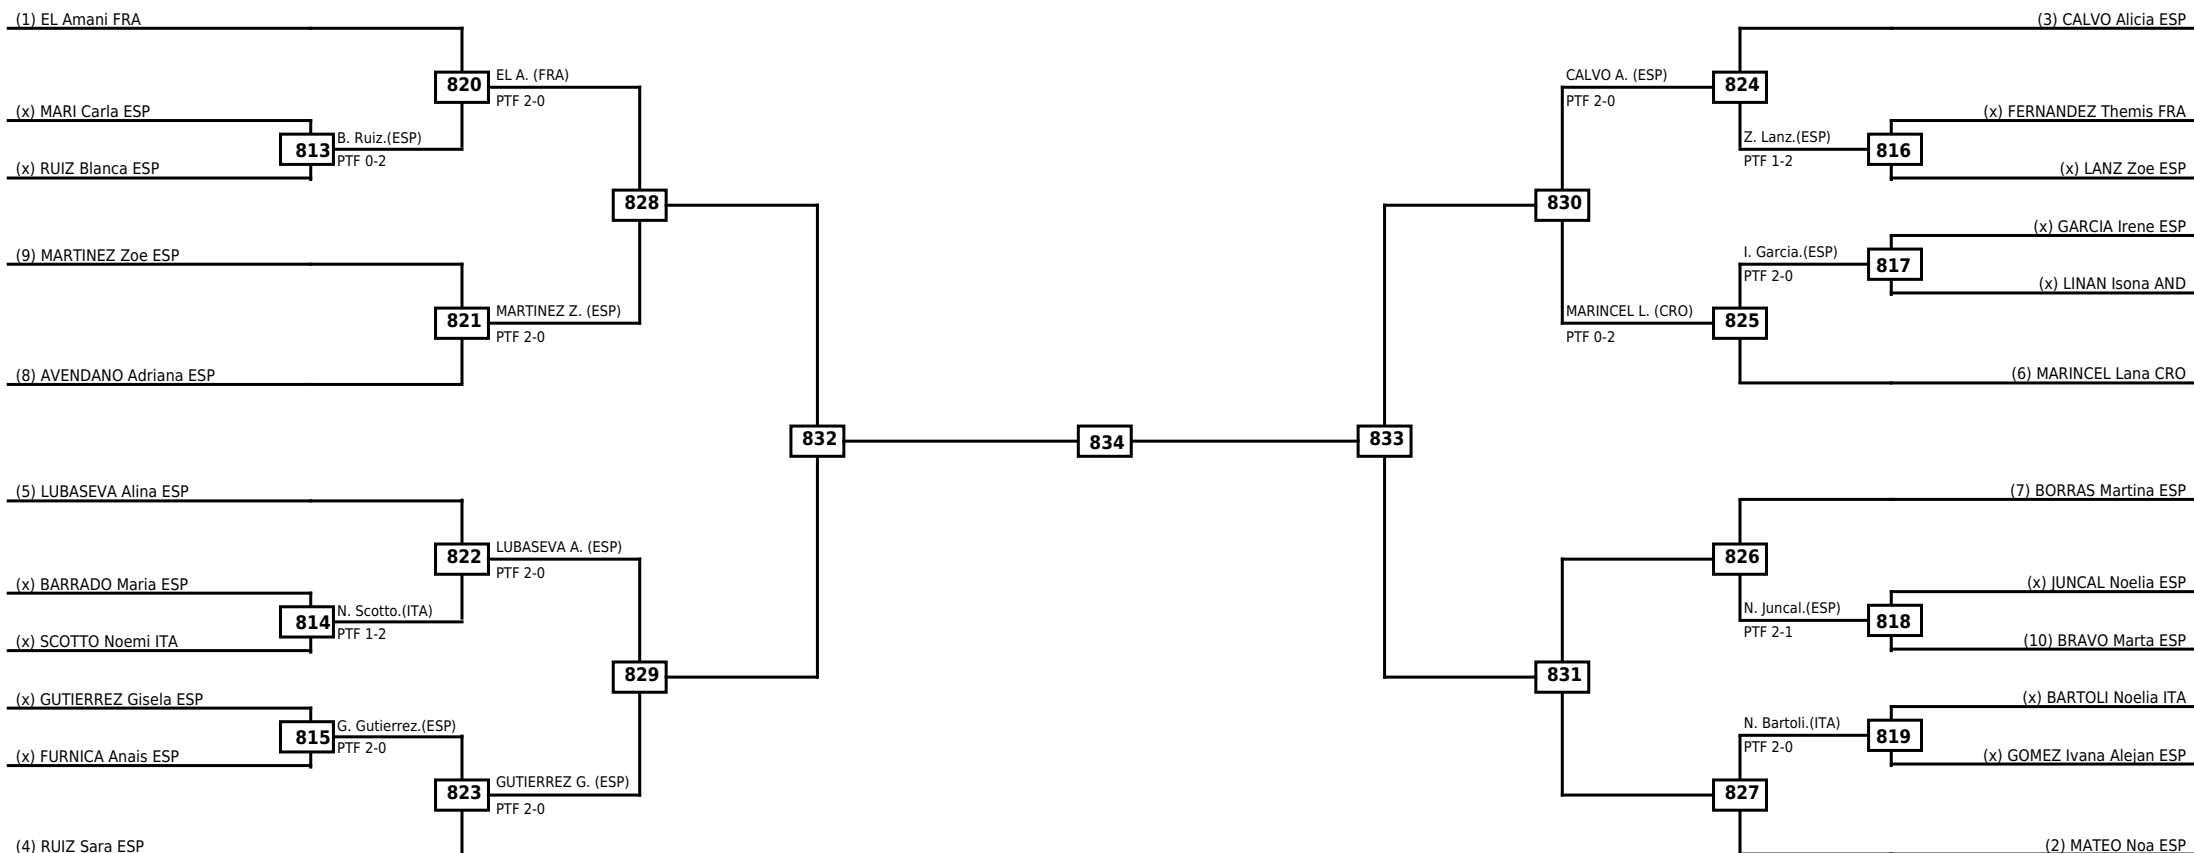

Round of 32 Round of 16 Quarterfinals Semifinals Final Semifinals Quarterfinals Round of 16 Round of 32

Classification

LEGEND RSC: Win by Referee stops contest WDR: Win by Withdrawal DQB: Win by Disqualification for Unsportsmanlike behavior
 (x)Seed PTF: Win by Final score DSQ: Win by Disqualification R: Round

Spanish Open 2026 Junior

SAT 18 APR 2026

Juniors Women -52kg Contestants: 27

Round of 32 Round of 16 Quarterfinals Semifinals Final Semifinals Quarterfinals Round of 16 Round of 32

Classification

LEGEND RSC: Win by Referee stops contest WDR: Win by Withdrawal DQB: Win by Disqualification for Unsportsmanlike behavior
(x)Seed PTF: Win by Final score DSQ: Win by Disqualification R: Round

Round of 16 Quarterfinals Semifinals

Final

Semifinals

Quarterfinals Round of 16

Classification

LEGEND RSC: Win by Referee stops contest WDR: Win by Withdrawal DQB: Win by Disqualification for Unsportsmanlike behavior
 (x)Seed PTF: Win by Final score DSQ: Win by Disqualification R: Round